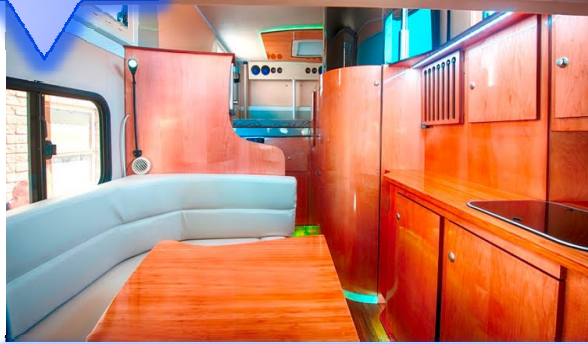

LUXURIOUS CAMPER FOR SALE!!!

LATEST MODEL

Iveco 4x4 Daily 55S15W

- Rustic colour
- Hard walled lift roof
- High gloss bamboo furniture tops
- First class wood look floors
- High bed with more storage space underneath
- Curved stairs with a sliding drawer compartment
- Luxurious bathroom and Shower
- Two kitchens (Inside & Outside)
- Single snappy chef induction plate
- Heating on Diesel
- 220V Air-conditioning
- Samsung tablet on dashboard for GPS, music, cameras & Tpms
- Fiamma awning, Two televisions
- Semi-flexible panels
- Three cameras installed: a reverse camera, a camera on the roof and a camera near the front wheel
- Outside stove is diesel burning
- Colour changing LED mood lights
- Nespresso coffee machine
- Full front & rear air-suspension, controlled from dash
- 210L draw fridge & freezer
- Convectional Microwave
- Double electrical step
- Hankook dual purpose tyres with 17" inch Rims
- 3 Month full factory warranty. Terms & Conditions Apply.

Specifications for base model	
Overall External Length	7700mm
Overall Internal Width	2100mm
Lifted Roof Height from Ground	3900mm
Driving Roof Height from Ground	3100mm
GVM	5500Kg
Iveco Specifications	
Engine capacity	3.0ltr
Power Output	107kw
Torque output	350NM
Manual Gearbox	6-Speed
Cab	
Hi-Low Range	
Half Sensors	
3 Diff Locks	
Can take 500ppm Diesel!	